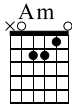

Take a Walk

Passion Pit

Standard tuning

$\text{♩} = 102$

S-Gt

1 10 Intro 4

Capo. fret 4

10 4

T
A
B

43 C G D Em D

T
A
B

Bridge

47

Am Bmadd11/A C Am Bmadd11/A C

TAB

This section contains six measures of music. The first measure is Am (0, 2, 2, 0, 0, 0), the second is Bmadd11/A (0, 3, 4, 4, 0, 0), the third is C (0, 1, 0, 2, 0, 3), the fourth is Am (0, 2, 2, 0, 0, 0), the fifth is Bmadd11/A (0, 3, 4, 4, 0, 0), and the sixth is C (0, 1, 0, 2, 0, 3). Each measure has a corresponding chord diagram above it.

55

C Em D C Em D

TAB

This section contains seven measures of music. The first measure is C (0, 1, 0, 2, 0, 3), the second is Em (0, 0, 2, 2, 0, 0), the third is D (2, 3, 0, 2, 0, 0), the fourth is C (0, 1, 0, 2, 0, 3), the fifth is Em (0, 0, 2, 2, 0, 0), the sixth is D (2, 3, 0, 2, 0, 0), and the seventh is D (2, 3, 0, 2, 0, 0). Each measure has a corresponding chord diagram above it.

Chorus

59

C Em D C G

TAB

This section contains eight measures of music. The first measure is C (0, 1, 0, 2, 0, 3), the second is Em (0, 0, 2, 2, 0, 0), the third is D (2, 3, 0, 2, 0, 0), the fourth is C (0, 1, 0, 2, 0, 3), the fifth is C (0, 1, 0, 2, 0, 3), the sixth is G (3, 3, 3, 3, 3, 3), the seventh is G (3, 3, 3, 3, 3, 3), and the eighth is G (3, 3, 3, 3, 3, 3). Each measure has a corresponding chord diagram above it.