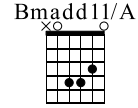

Take a Walk

Passion Pit

Standard tuning

$\text{♩} = 102$

S-Gt

1 10 Intro 4

Capo. fret 4

10 4

T
A
B

43 C G D Em D

T
A
B

Bridge

47

Am Bmadd11/A C Am Bmadd11/A C

TAB

This section contains six measures of music. The first measure is Am (0, 2, 2, 0, 0, 0), the second is Bmadd11/A (0, 3, 4, 4, 0, 0), the third is C (0, 1, 0, 2, 0, 3), the fourth is Am (0, 2, 2, 0, 0, 0), the fifth is Bmadd11/A (0, 3, 4, 4, 0, 0), and the sixth is C (0, 1, 0, 2, 0, 3). Each measure has a corresponding chord diagram above it.

55

C Em D C Em D

TAB

This section contains seven measures of music. The first measure is C (0, 1, 0, 2, 0, 3), the second is Em (0, 0, 2, 2, 0, 0), the third is D (2, 3, 0, 2, 0, 0), the fourth is C (0, 1, 0, 2, 0, 3), the fifth is Em (0, 0, 2, 2, 0, 0), the sixth is D (2, 3, 0, 2, 0, 0), and the seventh is D (2, 3, 0, 2, 0, 0). Each measure has a corresponding chord diagram above it.

Chorus

59

C Em D C G

TAB

This section contains eight measures of music. The first measure is C (0, 1, 0, 2, 0, 3), the second is Em (0, 0, 2, 2, 0, 0), the third is D (2, 3, 0, 2, 0, 0), the fourth is C (0, 1, 0, 2, 0, 3), the fifth is C (0, 1, 0, 2, 0, 3), the sixth is G (3, 3, 3, 3, 3, 3), the seventh is G (3, 3, 3, 3, 3, 3), and the eighth is G (3, 3, 3, 3, 3, 3). Each measure has a corresponding chord diagram above it.