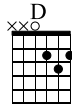

Take a Walk

Passion Pit

Standard tuning

$\text{♩} = 102$

S-Gt

1 10 Intro 4

Capo. fret 4

10 4

T
A
B

43 C G D Em D

T
A
B

Bridge

47

Am Bmadd11/A C Am Bmadd11/A C

TAB

This section contains six measures of music. The first measure is Am (0, 2, 2, 0, 0, 0), the second is Bmadd11/A (0, 3, 4, 4, 0, 0), the third is C (0, 1, 0, 2, 0, 3), the fourth is Am (0, 2, 2, 0, 0, 0), the fifth is Bmadd11/A (0, 3, 4, 4, 0, 0), and the sixth is C (0, 1, 0, 2, 0, 3). Each measure has a corresponding chord diagram above it.

55

C Em D C Em D

TAB

This section contains seven measures of music. The first measure is C (0, 1, 0, 2, 0, 3), the second is Em (0, 0, 2, 2, 0, 0), the third is D (2, 3, 0, 2, 0, 0), the fourth is C (0, 1, 0, 2, 0, 3), the fifth is Em (0, 0, 2, 2, 0, 0), the sixth is D (2, 3, 0, 2, 0, 0), and the seventh is D (2, 3, 0, 2, 0, 0). Each measure has a corresponding chord diagram above it.

Chorus

59

C Em D C G

TAB

This section contains eight measures of music. The first measure is C (0, 1, 0, 2, 0, 3), the second is Em (0, 0, 2, 2, 0, 0), the third is D (2, 3, 0, 2, 0, 0), the fourth is C (0, 1, 0, 2, 0, 3), the fifth is C (0, 1, 0, 2, 0, 3), the sixth is G (3, 3, 3, 3, 3, 3), the seventh is G (3, 3, 3, 3, 3, 3), and the eighth is G (3, 3, 3, 3, 3, 3). Each measure has a corresponding chord diagram above it.