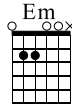

Take a Walk

Passion Pit

Standard tuning

$\text{♩} = 102$

S-Gt

1 10 Intro 4

Capo. fret 4

10 4

T
A
B

43 C G D Em D

T
A
B

Bridge

47

Am Bmadd11/A C Am Bmadd11/A C

TAB

This section contains six measures of music. The first measure is Am (0, 2, 2, 0, 0, 0), the second is Bmadd11/A (0, 3, 4, 4, 0, 0), the third is C (0, 1, 0, 2, 0, 3), the fourth is Am (0, 2, 2, 0, 0, 0), the fifth is Bmadd11/A (0, 3, 4, 4, 0, 0), and the sixth is C (0, 1, 0, 2, 0, 3). Each measure has a corresponding chord diagram above it.

55

C Em D C Em D

TAB

This section contains seven measures of music. The first measure is C (0, 1, 0, 2, 0, 3), the second is Em (0, 0, 2, 2, 0, 0), the third is D (2, 3, 0, 2, 0, 0), the fourth is C (0, 1, 0, 2, 0, 3), the fifth is Em (0, 0, 2, 2, 0, 0), the sixth is D (2, 3, 0, 2, 0, 0), and the seventh is D (2, 3, 0, 2, 0, 0). Each measure has a corresponding chord diagram above it.

Chorus

59

C Em D C G

TAB

This section contains eight measures of music. The first measure is C (0, 1, 0, 2, 0, 3), the second is Em (0, 0, 2, 2, 0, 0), the third is D (2, 3, 0, 2, 0, 0), the fourth is C (0, 1, 0, 2, 0, 3), the fifth is C (0, 1, 0, 2, 0, 3), the sixth is G (3, 3, 3, 3, 3, 3), the seventh is G (3, 3, 3, 3, 3, 3), and the eighth is G (3, 3, 3, 3, 3, 3). Each measure has a corresponding chord diagram above it.