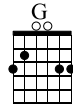

Take a Walk

Passion Pit

Standard tuning

$\text{♩} = 102$

S-Gt

1 10 Intro 4

Capo. fret 4

10 4

T
A
B

43 C G D Em D

T
A
B

Bridge

47

Am Bmadd11/A C Am Bmadd11/A C

TAB

This section contains six measures of music. The first measure is Am (0, 2, 2, 0, 0, 0), the second is Bmadd11/A (0, 3, 4, 4, 0, 0), the third is C (0, 1, 0, 2, 0, 3), the fourth is Am (0, 2, 2, 0, 0, 0), the fifth is Bmadd11/A (0, 3, 4, 4, 0, 0), and the sixth is C (0, 1, 0, 2, 0, 3). Each measure has a corresponding chord diagram above it.

55

C Em D C Em D

TAB

This section contains seven measures of music. The first measure is C (0, 1, 0, 2, 0, 3), the second is Em (0, 0, 2, 2, 0, 0), the third is D (2, 3, 0, 2, 0, 0), the fourth is C (0, 1, 0, 2, 0, 3), the fifth is Em (0, 0, 2, 2, 0, 0), the sixth is D (2, 3, 0, 2, 0, 0), and the seventh is D (2, 3, 0, 2, 0, 0). Each measure has a corresponding chord diagram above it.

Chorus

59

C Em D C G

TAB

This section contains eight measures of music. The first measure is C (0, 1, 0, 2, 0, 3), the second is Em (0, 0, 2, 2, 0, 0), the third is D (2, 3, 0, 2, 0, 0), the fourth is C (0, 1, 0, 2, 0, 3), the fifth is C (0, 1, 0, 2, 0, 3), the sixth is G (3, 3, 3, 3, 3, 3), the seventh is G (3, 3, 3, 3, 3, 3), and the eighth is G (3, 3, 3, 3, 3, 3). Each measure has a corresponding chord diagram above it.