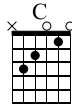

Take a Walk

Passion Pit

Standard tuning

$\text{♩} = 102$

S-Gt

1 10 Intro 4

Capo. fret 4

10 4

T
A
B

43 C G D Em D

T
A
B

Bridge

47

Am Bmadd11/A C Am Bmadd11/A C

TAB

This section contains six measures of music. The first measure is Am (0, 2, 2, 0, 0, 0), the second is Bmadd11/A (0, 3, 4, 4, 0, 0), the third is C (0, 1, 0, 2, 0, 3), the fourth is Am (0, 2, 2, 0, 0, 0), the fifth is Bmadd11/A (0, 3, 4, 4, 0, 0), and the sixth is C (0, 1, 0, 2, 0, 3). Each measure has a corresponding chord diagram above it.

55

C Em D C Em D

TAB

This section contains seven measures of music. The first measure is C (0, 1, 0, 2, 0, 3), the second is Em (0, 0, 2, 2, 0, 0), the third is D (2, 3, 0, 2, 0, 0), the fourth is C (0, 1, 0, 2, 0, 3), the fifth is Em (0, 0, 2, 2, 0, 0), the sixth is D (2, 3, 0, 2, 0, 0), and the seventh is D (2, 3, 0, 2, 0, 0). Each measure has a corresponding chord diagram above it.

Chorus

59

C Em D C G

TAB

This section contains eight measures of music. The first measure is C (0, 1, 0, 2, 0, 3), the second is Em (0, 0, 2, 2, 0, 0), the third is D (2, 3, 0, 2, 0, 0), the fourth is C (0, 1, 0, 2, 0, 3), the fifth is C (0, 1, 0, 2, 0, 3), the sixth is G (3, 3, 3, 3, 3, 3), the seventh is G (3, 3, 3, 3, 3, 3), and the eighth is G (3, 3, 3, 3, 3, 3). Each measure has a corresponding chord diagram above it.